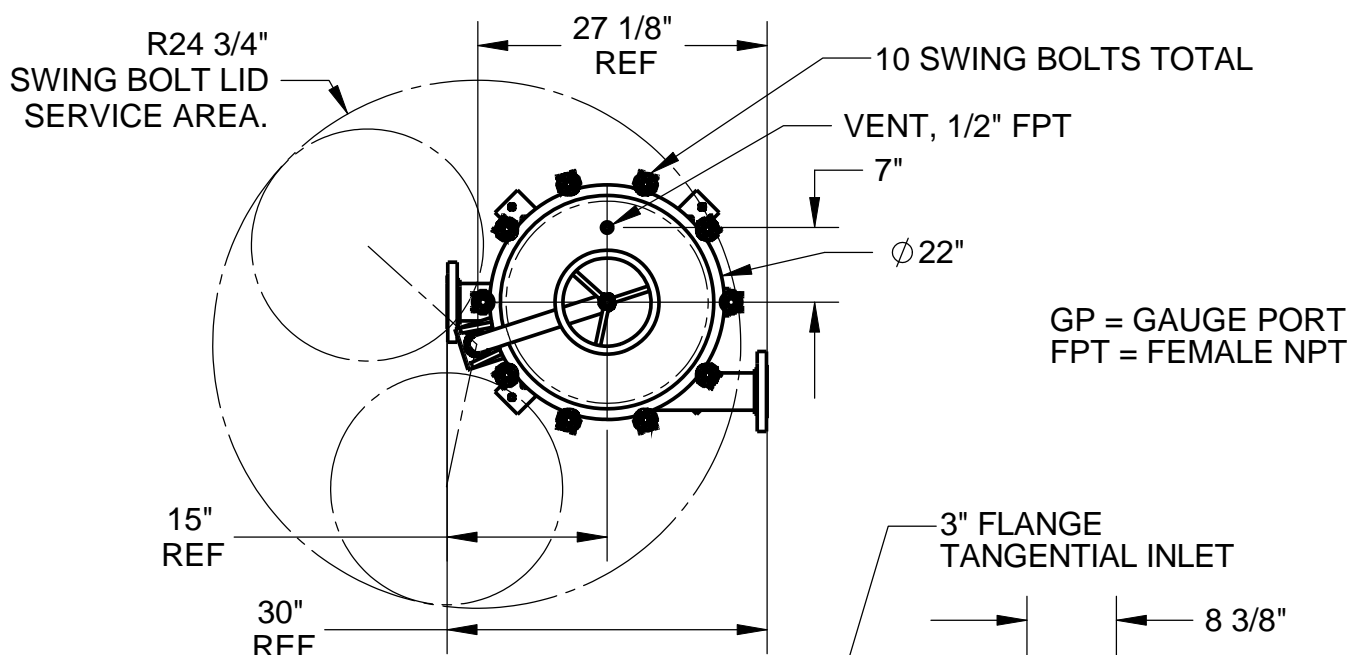

Harmsco® Filtration Products Installation Diagram Hurricane® 3XBAG SB Swing Bolt Housing

NOTES:
 SERVICE HEIGHT REQUIREMENT = 98-1/2"
 ALL DIMENSIONS: ± 1/4"
 HOUSING MAT'LS = SS 304

SECTION A-A