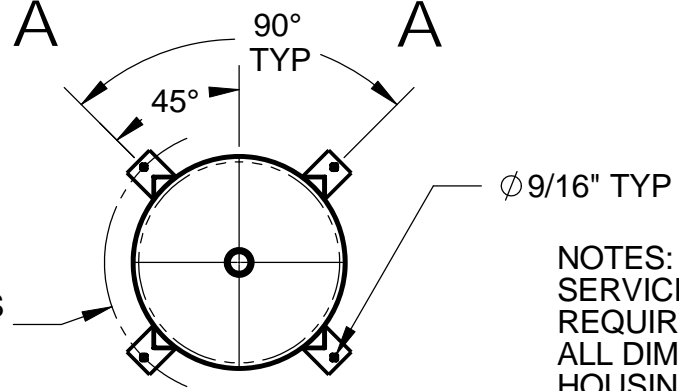

Harmsco® Filtration Products Installation Diagram Hurricane® 3XBAG SB Swing Bolt Housing

NOTES:
 SERVICE HEIGHT REQUIREMENT = 98-1/2"
 ALL DIMENSIONS: ± 1/4"
 HOUSING MAT'LS = SS 304

SECTION A-A