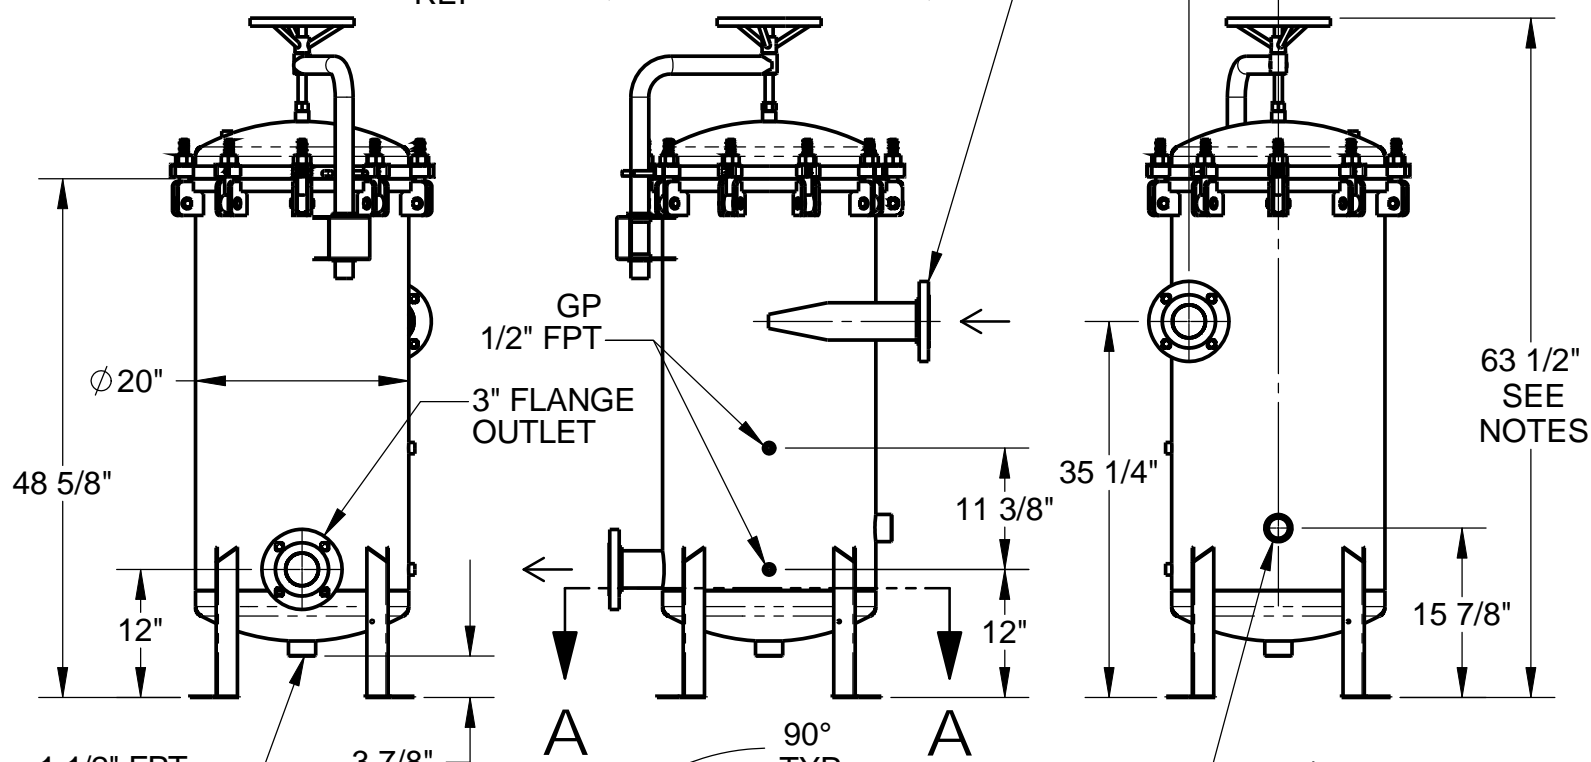

Harmsco® Filtration Products Installation Diagram Hurricane® 3XBAG SB Swing Bolt Housing

NOTES:
 SERVICE HEIGHT REQUIREMENT = 98-1/2"
 ALL DIMENSIONS: ± 1/4"
 HOUSING MAT'LS = SS 304

SECTION A-A